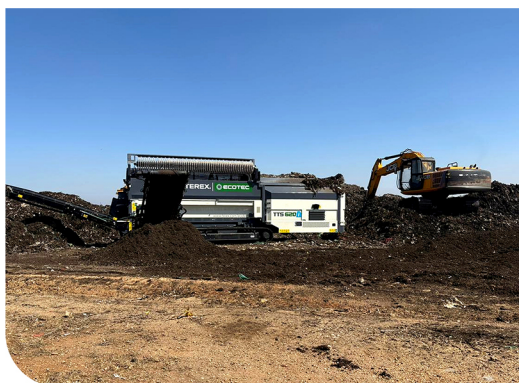

About MSGP

MSGP Infra Tech Pvt. Ltd. is an Integrated Solid Waste Management company specialising in scientific processing, recycling and resource recovery of municipal solid waste.

MSGP operates a Waste Tech Park at Chiguranahalli, Doddaballapura, equipped with modern infrastructure for efficient processing, recovery and environmentally responsible management of municipal solid waste.

Waste Tech Park Infrastructure

Organic Waste Processing & Composting Systems
for scientific treatment of biodegradable waste and production of compost

Advanced Sorting, Screening & Material Recovery Facility (MRF)
systems for efficient segregation & recovery of recyclable materials.

Environmental & Scientific Waste Processing
in compliance with SWM Rules, promoting circular economy & resource recovery

“Responsible Waste Management Is
The Foundation Of Sustainable Cities”