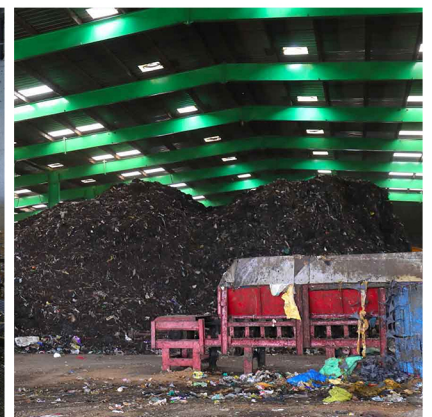

About MSGP

MSGP Infra Tech Pvt. Ltd. is an Integrated Solid Waste Management company specialising in scientific processing, recycling and resource recovery of municipal solid waste.

MSGP operates a Waste Tech Park at Chiguranahalli, Doddaballapura, equipped with modern infrastructure for efficient processing, recovery and environmentally responsible management of municipal solid waste.

Waste Tech Park Infrastructure

Organic Waste Processing & Composting Systems
for scientific treatment of biodegradable waste and production of compost

Advanced Sorting, Screening & Material Recovery Facility (MRF)
systems for efficient segregation & recovery of recyclable materials.

Environmental & Scientific Waste Processing
in compliance with SWM Rules, promoting circular economy & resource recovery

“Responsible Waste Management Is
The Foundation Of Sustainable Cities”